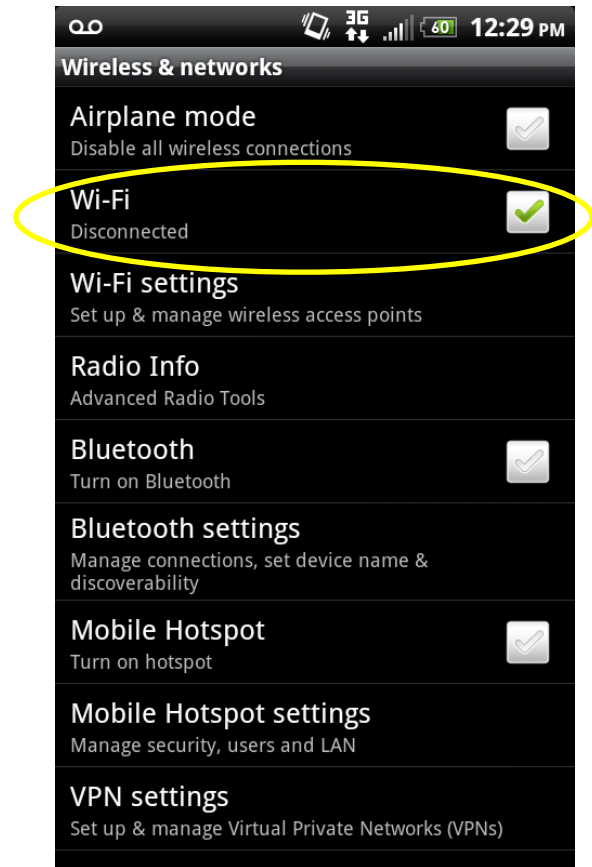

# CONNECT YOUR ANDROID PHONE TO AIRNET

## Step 1:

- Go to Setting (  or  )
- Go to Wireless & Networks
- Verify that Wi-Fi is checked
- Select Wi-Fi Settings