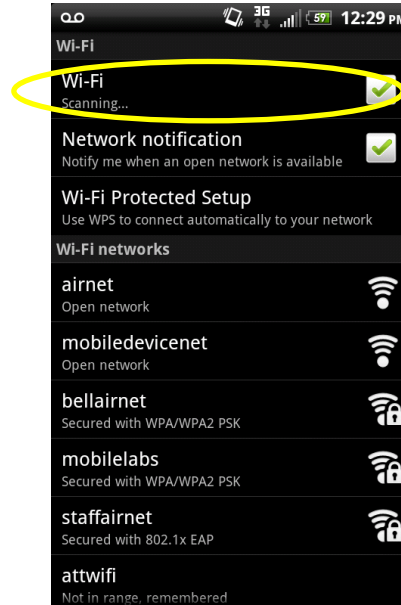

## Step 1:

- Go to Setting (  or  )
- Go to Wireless & Networks
- Verify that Wi-Fi is checked
- Select Wi-Fi Settings

## Step 2:

Select **airnet** from the list of networks

Note: If you are already connected to a network, select that network and hit **forget**. Do this even if you are connected to airnet.