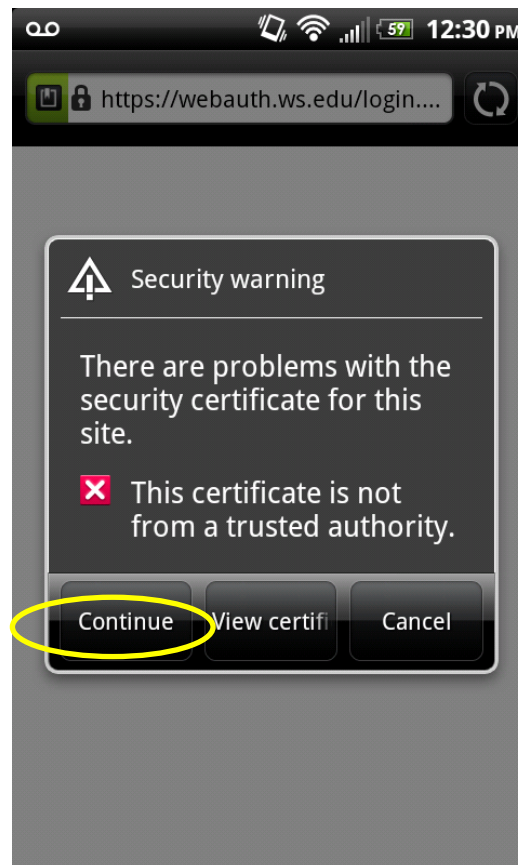

## Step 1:

- Go to Setting (  or  )
- Go to Wireless & Networks
- Verify that Wi-Fi is checked
- Select Wi-Fi Settings

## Step 2:

Select **airnet** from the list of networks

Note: If you are already connected to a network, select that network and hit **forget**. Do this even if you are connected to airnet.

## Step 3:

Once you are connected to **airnet**, open your web browser

You may be prompted with a security warning about the web certificate. Select **continue** to get to the login screen.